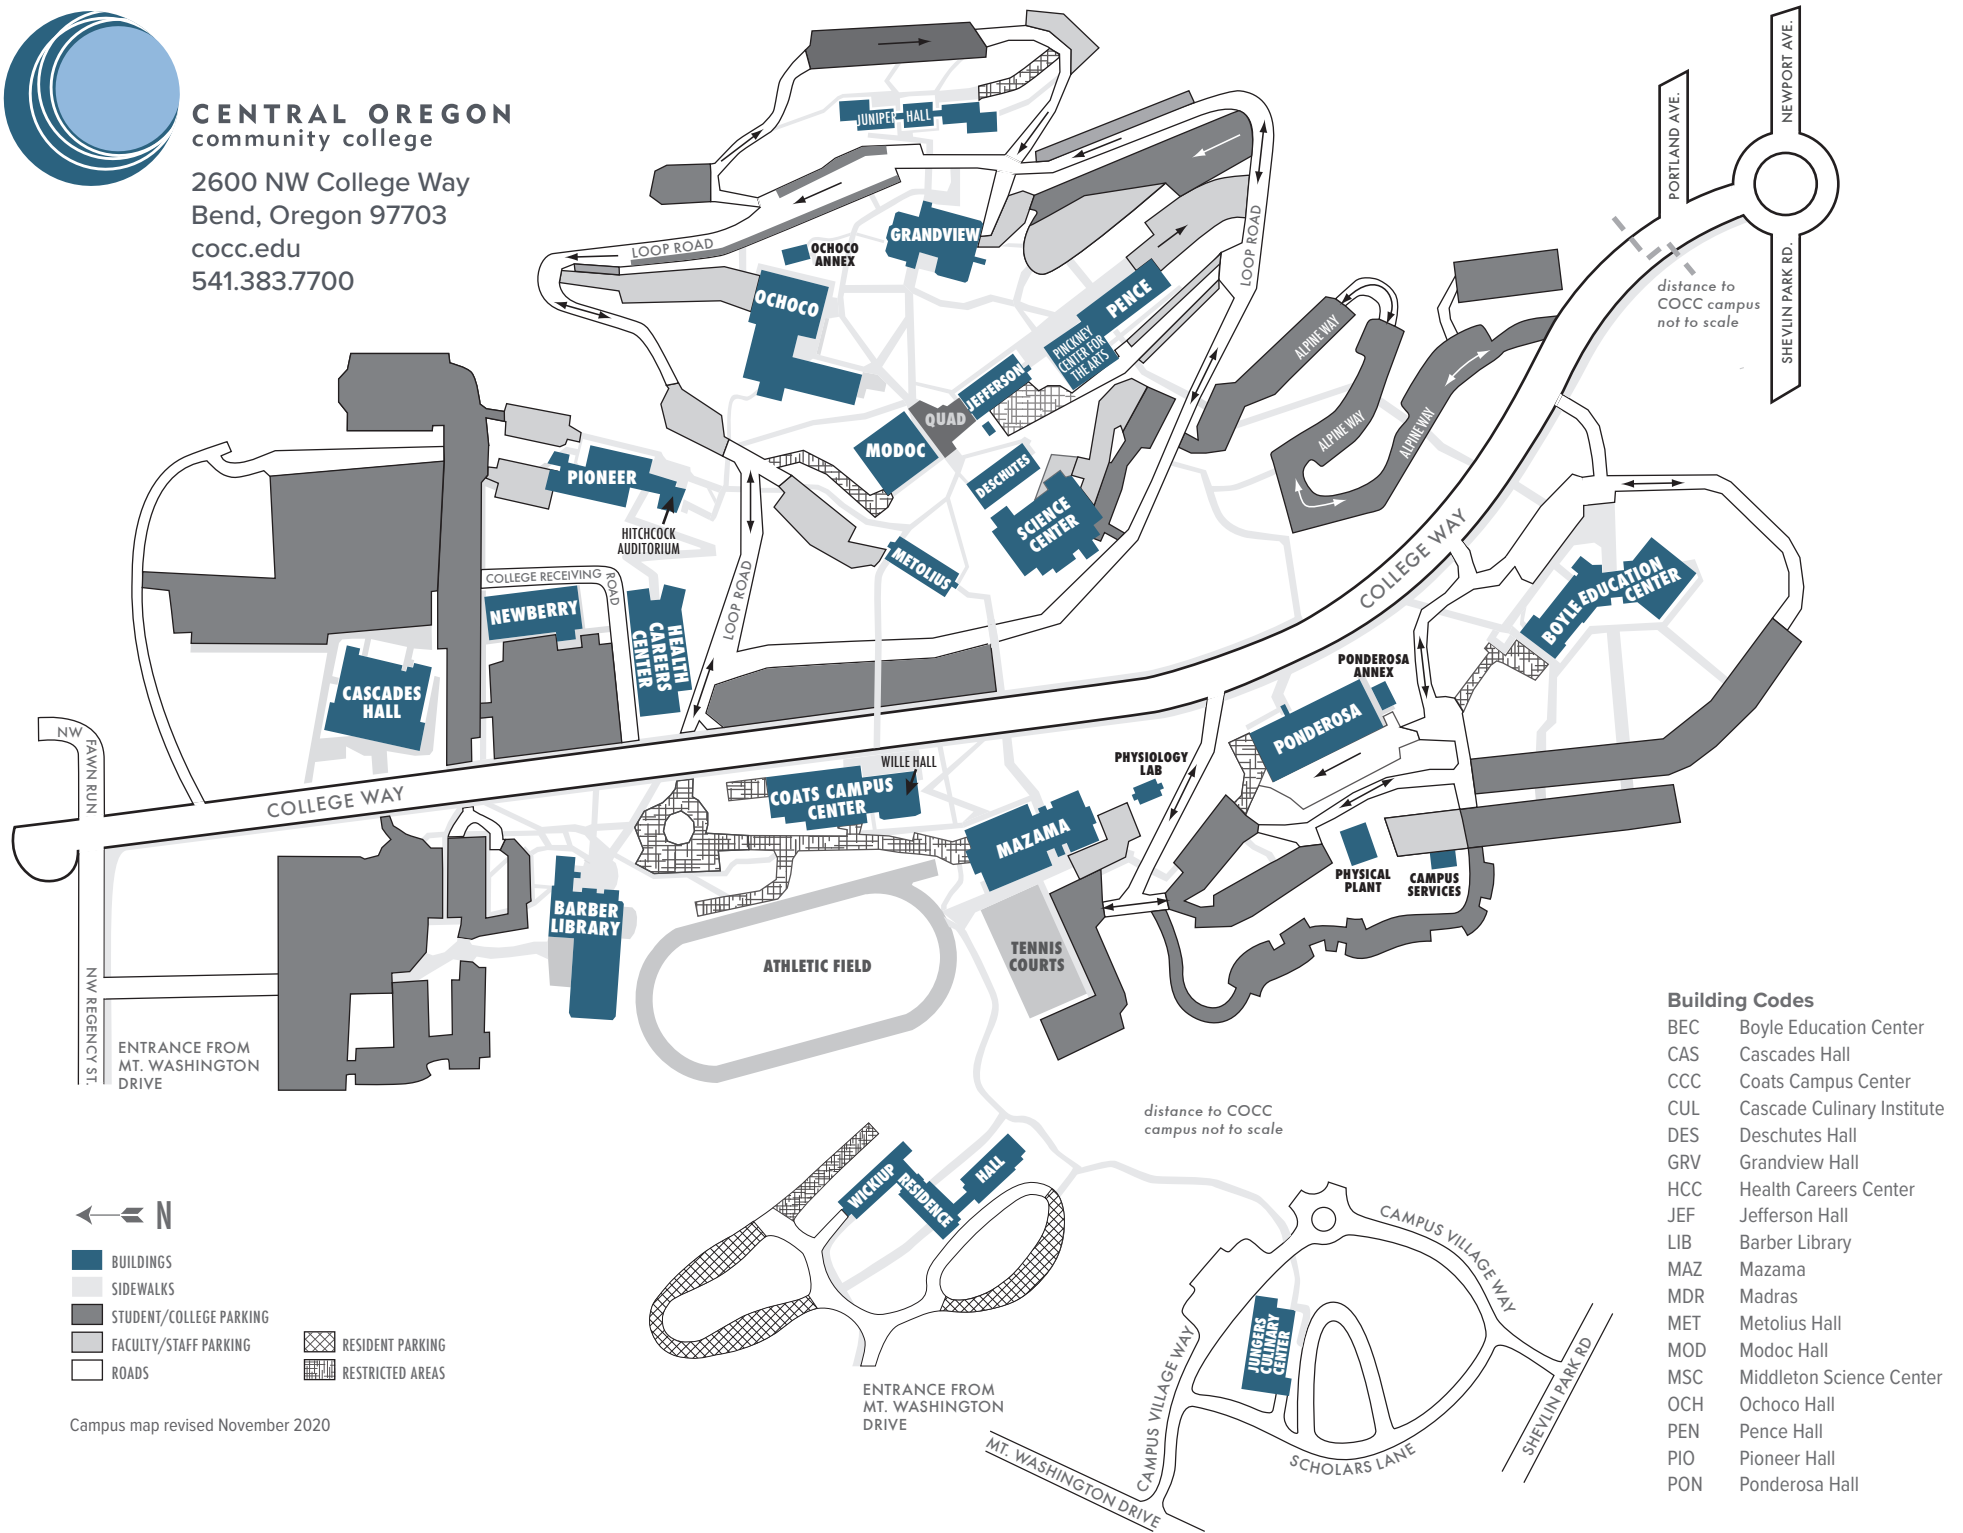

CENTRAL OREGON
community college

2600 NW College Way
Bend, Oregon 97703
cocc.edu
541.383.7700

Building Codes

- BEC Boyle Education Center
- CAS Cascades Hall
- CCC Coats Campus Center
- CUL Cascade Culinary Institute
- DES Deschutes Hall
- GRV Grandview Hall
- HCC Health Careers Center
- JEF Jefferson Hall
- LIB Barber Library
- MAZ Mazama
- MDR Madras
- MET Metolius Hall
- MOD Modoc Hall
- MSC Middleton Science Center
- OCH Ochocho Hall
- PEN Pence Hall
- PIO Pioneer Hall
- PON Ponderosa Hall

- BUILDINGS
- SIDEWALKS
- STUDENT/COLLEGE PARKING
- FACULTY/STAFF PARKING
- ROADS
- RESIDENT PARKING
- RESTRICTED AREAS

Campus map revised November 2020